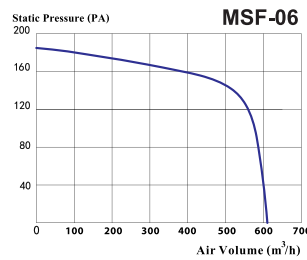

Mini Sirocco Fan

Model : MSF

- Small size easy to installed
- Suitable for Long pipe and multi suction Point
- Install in long tube for increase airflow
- Casing made from steel with anticorrosive colour
- Forward Blade impeller size 100 – 200 mm
- Completed with thermal fuse to cut electric off when motor has High temperature
- Duct diameter= 100 – 200 mm
- High air volume 165 – 1200 m³/h ,(97-706 cfm)

ENERGY SAVING

PERFORMANCE CURVE

Dimension