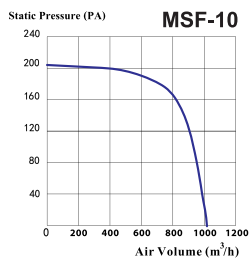

Mini Sirocco Fan

Model : MSF

- Small size easy to installed
- Suitable for Long pipe and multi suction Point
- Install in long tube for increase airflow
- Casing made from steel with anticorrosive colour
- Forward Blade impeller size 100 – 200 mm
- Completed with thermal fuse to cut electric off when motor has High temperature
- Duct diameter= 100 – 200 mm
- High air volume 165 – 1200 m³/h ,(97-706 cfm)

ENERGY SAVING

PERFORMANCE CURVE

Dimension