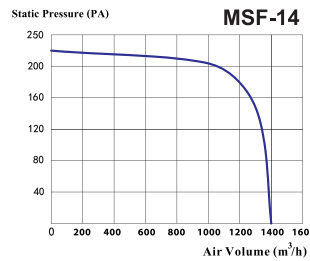

Mini Sirocco Fan

Model : MSF

- Small size easy to installed
- Suitable for Long pipe and multi suction Point
- Install in long tube for increase airflow
- Casing made from steel with anticorrosive colour
- Forward Blade impeller size 100 – 200 mm
- Completed with thermal fuse to cut electric off when motor has High temperature
- Duct diameter= 100 – 200 mm
- High air volume 165 – 1200 m³/h ,(97-706 cfm)

ENERGY SAVING

PERFORMANCE CURVE

Dimension