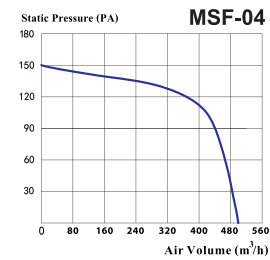

Mini Sirocco Fan

Model : MSF

- Small size easy to installed
- Suitable for Long pipe and multi suction Point
- Install in long tube for increase airflow
- Casing made from steel with anticorrosive colour
- Forward Blade impeller size 100 – 200 mm
- Completed with thermal fuse to cut electric off when motor has High temperature
- Duct diameter= 100 – 200 mm
- High air volume 165 – 1200 m³/h ,(97-706 cfm)

ENERGY SAVING

PERFORMANCE CURVE

Dimension