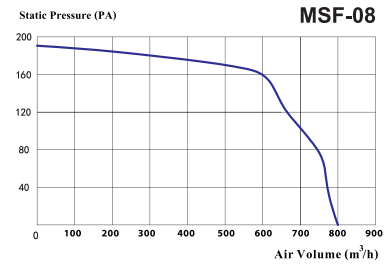

Mini Sirocco Fan

Model : MSF

- Small size easy to installed
- Suitable for Long pipe and multi suction Point
- Install in long tube for increase airflow
- Casing made from steel with anticorrosive colour
- Forward Blade impeller size 100 – 200 mm
- Completed with thermal fuse to cut electric off when motor has High temperature
- Duct diameter= 100 – 200 mm
- High air volume 165 – 1200 m³/h ,(97-706 cfm)

ENERGY SAVING

PERFORMANCE CURVE

Dimension