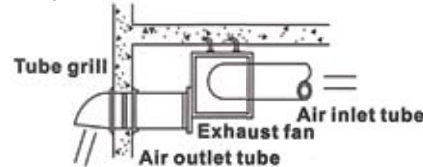

Sling installation

Model	Impeller (Ømm)	Voltage (Ph/V/Hz)	Power (watt)	Speed (rpm)	Volume (m³/h)	Noise @1m dB(A)	Dimension (mm)									
							A	B	C	D	E	F	G	H	I	J long help
MSF-01	100	1/220/50	20	1200	165	43	216	180	130	205	100	175	142	104	95	17 x 7
MSF-03	150	1/220/50	40	910	300	42	298	250	160	278	150	215	179	142	145	19 x 9
MSF-04	150	1/220/50	58	1140	450	49	298	250	160	278	150	215	179	142	145	19 x 9
~~MSF-05~~	~~180~~	~~1/220/50~~	~~80~~	~~700~~	~~500~~	~~47~~	~~350~~	~~300~~	~~235~~	~~360~~	~~200~~	~~280~~	~~235~~	~~190~~	~~198~~	~~21 x 11~~
MSF-06	180	1/220/50	92	800	600	48	350	300	235	360	200	280	235	190	198	21 x 11
MSF-08	180	1/220/50	123	1000	700	48	350	300	235	360	200	280	235	190	198	21 x 11
MSF-09	180	1/220/50	150	1100	800	53	350	300	235	360	200	280	235	190	198	21 x 11
MSF-10	180	1/220/50	160	1200	900	54	350	300	235	360	200	280	235	190	198	21 x 11
MSF-14	200	1/220/50	285	1100	1200	65	382	330	260	385	200	368	235	190	198	24 x 12