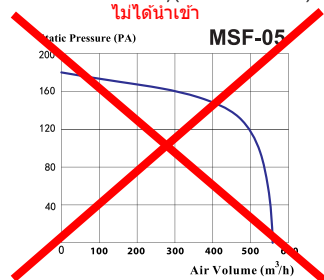

Mini Sirocco Fan

Model : MSF

- Small size easy to installed
- Suitable for Long pipe and multi suction Point
- Install in long tube for increase airflow
- Casing made from steel with anticorrosive colour
- Forward Blade impeller size 100 – 200 mm
- Completed with thermal fuse to cut electric off when motor has High temperature
- Duct diameter= 100 – 200 mm
- High air volume 165 – 1200 m³/h ,(97-706 cfm)

ENERGY SAVING

PERFORMANCE CURVE

Dimension