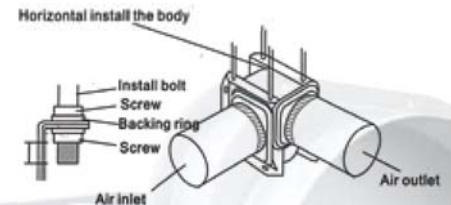

Sling installation

Model	Impeller (Ømm)	Voltage (Ph/V/Hz)	Power (watt)	Speed (rpm)	Volume (m³/h)	Noise @1m dB(A)	Dimension (mm)									
							A	B	C	D	E	F	G	H	I	J long help
MSF-01	100	1/220/50	20	1200	165	43	216	180	130	205	100	175	142	104	95	17 x 7
MSF-03	150	1/220/50	40	910	300	42	298	250	160	278	150	215	179	142	145	19 x 9
MSF-04	150	1/220/50	58	1140	450	49	298	250	160	278	150	215	179	142	145	19 x 9
~~MSF-05~~	~~180~~	~~1/220/50~~	~~80~~	~~700~~	~~500~~	~~47~~	~~350~~	~~300~~	~~235~~	~~360~~	~~200~~	~~280~~	~~235~~	~~190~~	~~198~~	~~21 x 11~~
MSF-06	180	1/220/50	92	800	600	48	350	300	235	360	200	280	235	190	198	21 x 11
MSF-08	180	1/220/50	123	1000	700	48	350	300	235	360	200	280	235	190	198	21 x 11
MSF-09	180	1/220/50	150	1100	800	53	350	300	235	360	200	280	235	190	198	21 x 11
MSF-10	180	1/220/50	160	1200	900	54	350	300	235	360	200	280	235	190	198	21 x 11
MSF-14	200	1/220/50	285	1100	1200	65	382	330	260	385	200	368	235	190	198	24 x 12