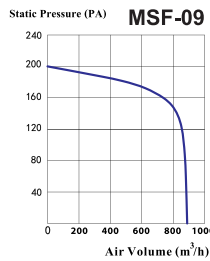

Mini Sirocco Fan

Model : MSF

- Small size easy to installed
- Suitable for Long pipe and multi suction Point
- Install in long tube for increase airflow
- Casing made from steel with anticorrosive colour
- Forward Blade impeller size 100 – 200 mm
- Completed with thermal fuse to cut electric off when motor has High temperature
- Duct diameter= 100 – 200 mm
- High air volume 165 – 1200 m³/h ,(97-706 cfm)

ENERGY SAVING

PERFORMANCE CURVE

Dimension